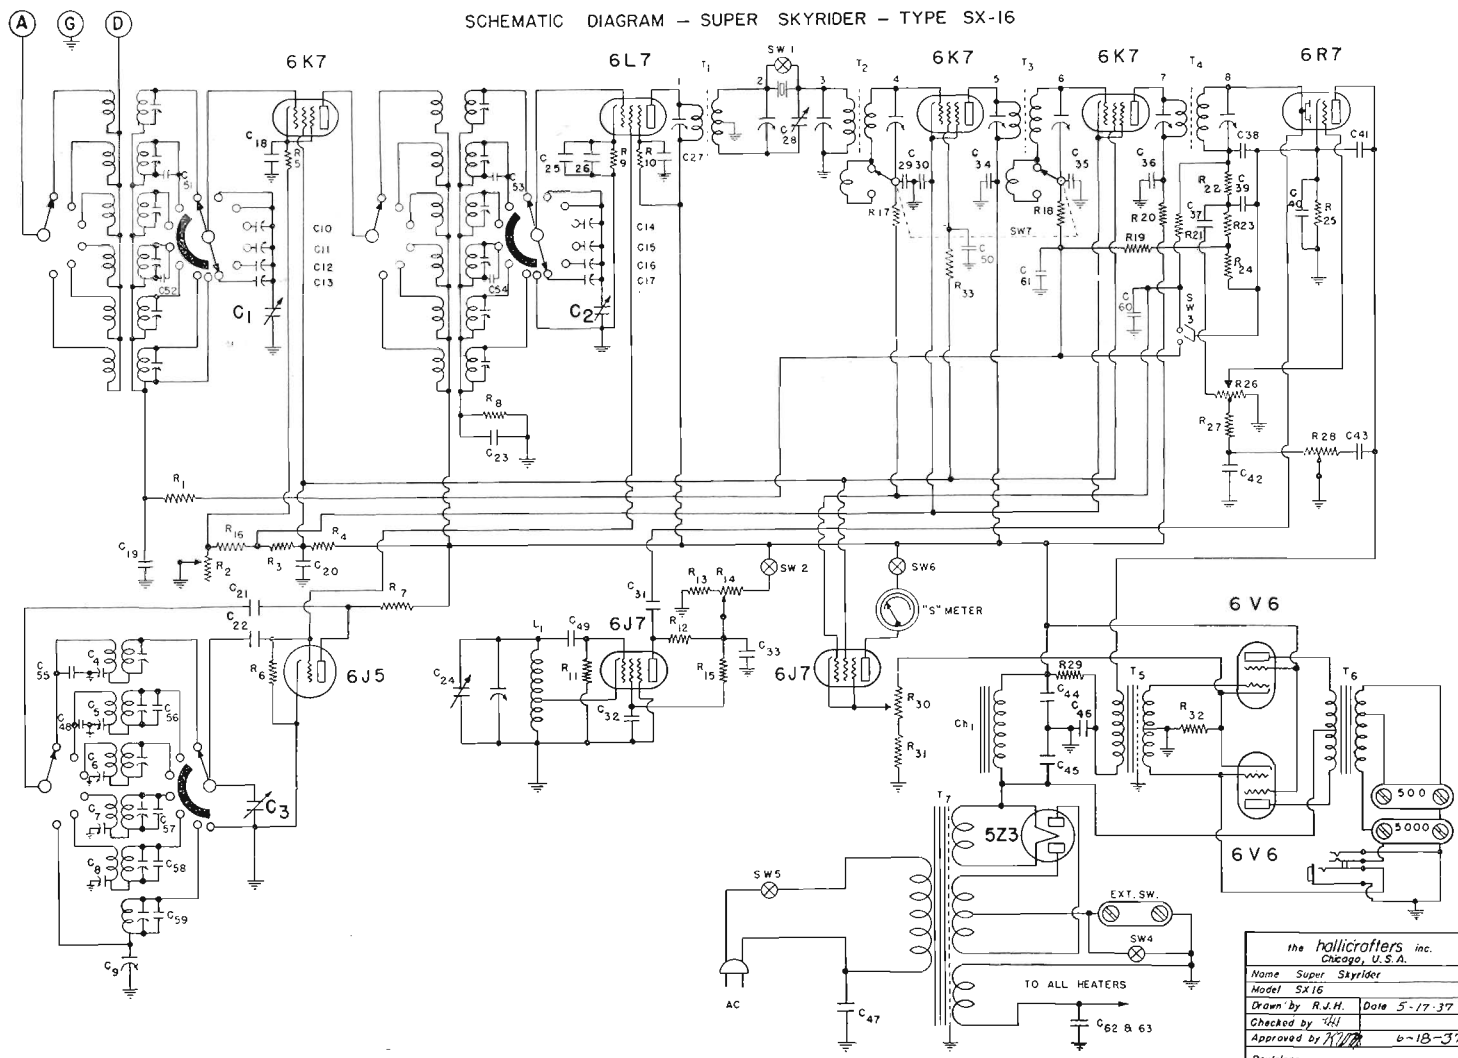

SCHEMATIC DIAGRAM - SUPER SKYRIDER - TYPE SX-16

4

the <i>hallicrafters</i> inc.	
Chicago, U.S.A.	
Name	Super Sky Rider
Model	SX 16
Drawn by	R.J.H. Date 5-17-37
Checked by	441
Approved by	R.J.H. 6-18-37
Revisions	